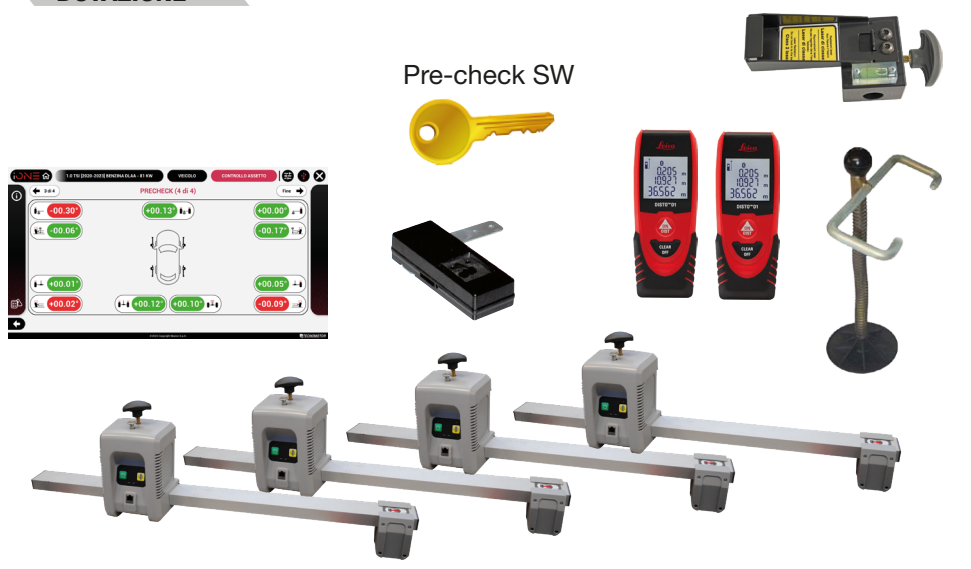

PROADAS RS DIGITAL

DOTAZIONE

Codice	Electrical Supply	Description
0-62103301/00	110-230V/1PH/60-60HZ	PROADAS RS DIGITAL The RS Digital kit is designed for customers not having a wheel aligner and is composed by: PROADAS SCE 910, Radar panel, Optical sensors adjustment kit, Kit HL v.2, n. 2 BT laser pointers, Laser pointer support for bracket, Steering lock, License for wheel alignment pre-check, Short bar kit with pins, 75" Monitor, Monitor cover, Mini-PC for digital targets reproduction for the front camera. Four (4) brackets are needed (not included as standard).
8-62100123		Functionality license PROADAS DIGITAL, 12 months subscription (compulsory)
8-62100126		Customization kit PROADAS RS DIGITAL (compulsory)