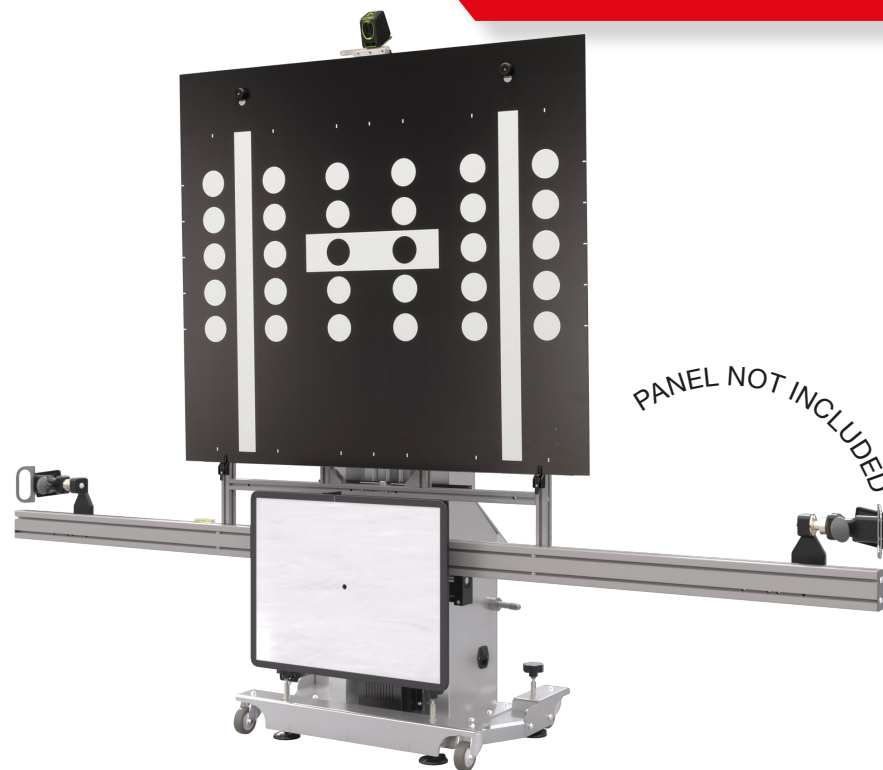

PROADAS RS V1

DOTAZIONE

Code	Electrical Supply	Description	
0-62103701/00	110-230V/1PH/60-60HZ	PROADAS RS V1 The RS V1 kit is designed for customers not having a wheel aligner and is composed by: PROADAS SCE 910, Radar panel, Optical sensors adjustment kit, Laser pointer support for bracket, Steering lock, License for wheel alignment pre-check; Short bar kit. Four (4) brackets are needed, NOT INCLUDED AS STANDARD.	
8-62100012		Functionality license , 12 months subscription (compulsory)	
8-62100131		RS V1 customization kit (compulsory)	

PROADAS TS V1

DOTAZIONE

Code	Electrical Supply	Description
0-62103801/00	110-230V/1PH/60-60HZ	PROADAS TS V1 The TS V1 kit is designed for customers having a NEXION CCD wheel aligner and is composed by : PROADAS SCE 910, Radar panel, HL. V.2 Kit, Short radar bar kit with pins, Laser pointer support for bracket, data exchange kit wheel aligner - PROADAS.
8-62100012		Functionality license , 12 months subscription (compulsory)
8-62100132		TS V1 customization kit (compulsory)

PROADAS TS-3D V1

DOTAZIONE

Code	Electrical Supply	Description	
0-62103901/00	110-230V/1PH/60-60HZ	PROADAS TS-3D V1 The TS-3D V1 kit is designed for customers having a NEXION new generation camera wheel aligner and is composed by : PROADAS SCE 910, Radar panel, n. 2 BT laser pointers, Laser pointer support for bracket, Long radar bar kit, 3D target kit, data exchange kit wheel aligner - PROADAS.	
8-62100012		Functionality license , 12 months subscription (compulsory)	
8-62100133		TS-3D V1 customization kit (compulsory)	