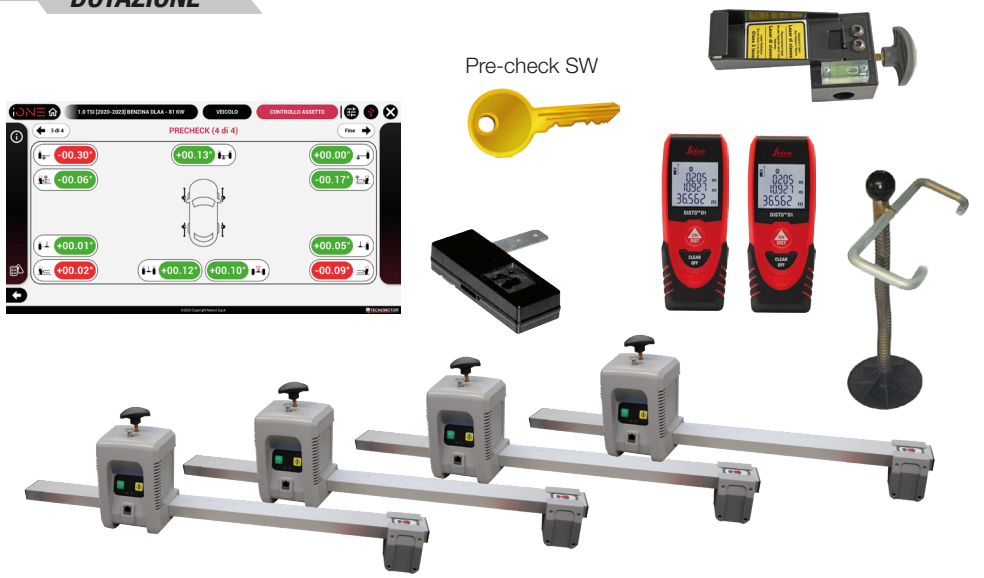

PROADAS START DIGITAL

DOTAZIONE

Code	Electrical Supply	Description
0-62103601/00	110-230V/1PH/60-60HZ	PROADAS START DIGITAL The START kit is composed by : PROADAS SCE 910, Radar panel,n, 2 laser pointers, START alignment kit, Long radar bar kit, 75" Monitor, Monitor cover, Mini-PC for digital targets reproduction for the front camera. Two (2) brackets are needed (not included as standard).
8-62100123		Functionality license PROADAS DIGITAL , 12 months subscription (compulsory)
8-62100129		Customization kit PROADAS START DIGITAL (compulsory)

PROADAS RS V1

DOTAZIONE

Code	Electrical Supply	Description	
0-62103701/00	110-230V/1PH/60-60HZ	PROADAS RS V1 The RS V1 kit is designed for customers not having a wheel aligner and is composed by: PROADAS SCE 910, Radar panel, Optical sensors adjustment kit, Laser pointer support for bracket, Steering lock, License for wheel alignment pre-check; Short bar kit. Four (4) brackets are needed, NOT INCLUDED AS STANDARD.	
8-62100012		Functionality license , 12 months subscription (compulsory)	
8-62100131		RS V1 customization kit (compulsory)	

PROADAS TS V1

DOTAZIONE

Code	Electrical Supply	Description
0-62103801/00	110-230V/1PH/60-60HZ	PROADAS TS V1 The TS V1 kit is designed for customers having a NEXION CCD wheel aligner and is composed by : PROADAS SCE 910, Radar panel, HL. V.2 Kit, Short radar bar kit with pins, Laser pointer support for bracket, data exchange kit wheel aligner - PROADAS.
8-62100012		Functionality license , 12 months subscription (compulsory)
8-62100132		TS V1 customization kit (compulsory)